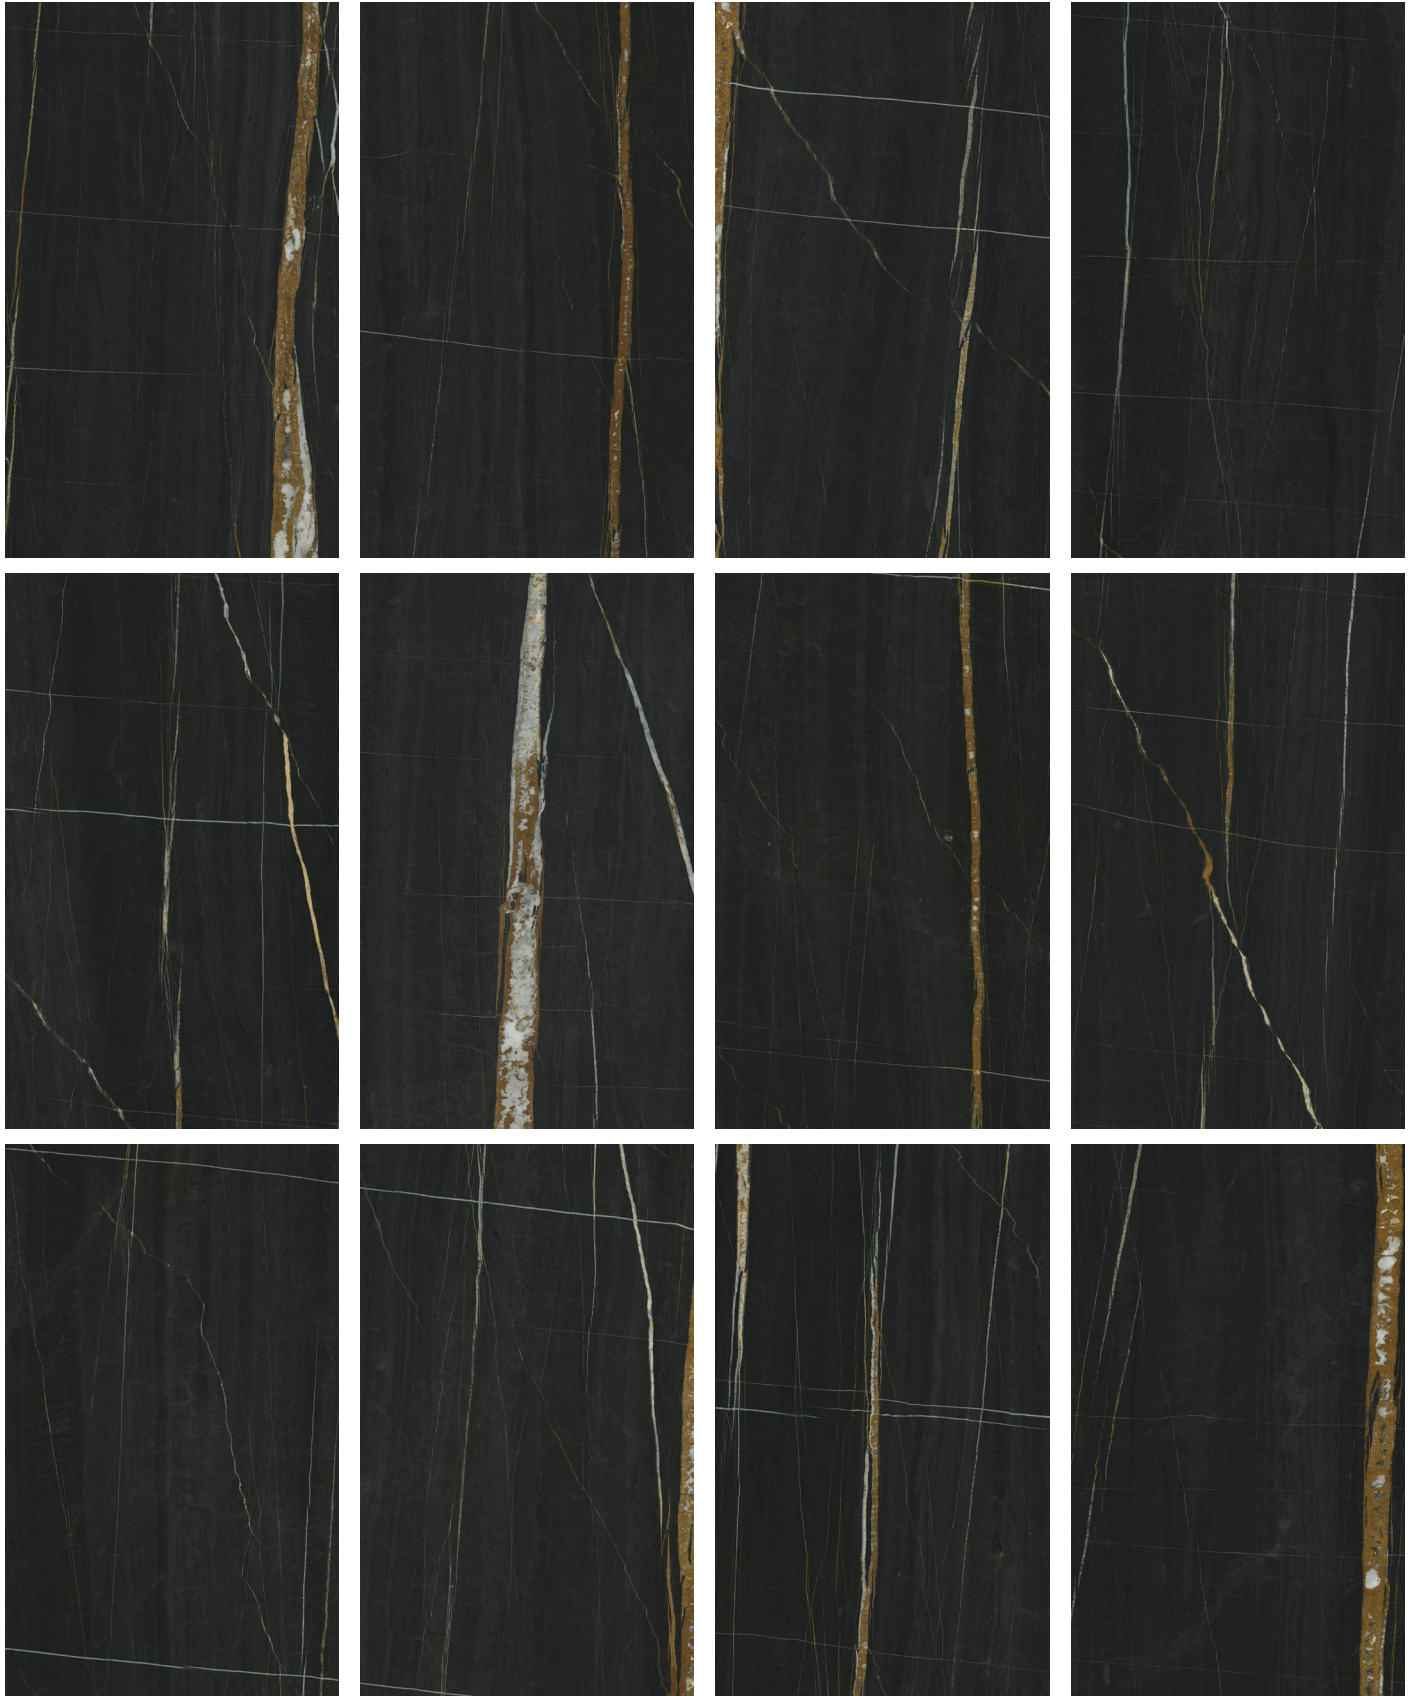

JET SERIES SAHARA NOIR NC

12 images 60 x 120 cm at 400dpi **8,64 m2**

www.tvorrotterdam.nl