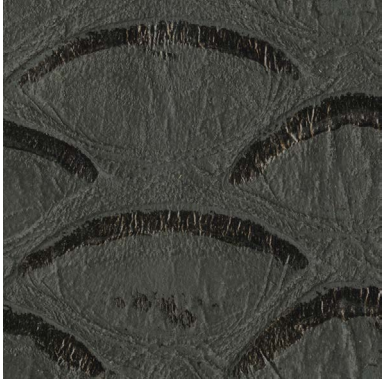

***JET SERIES*** Real Leather

IMAGES FOR DIGITAL PRINTING SYSTEMS

**JET SERIES** REAL LEATHER

**RL\_08\_detail**

# ***JET SERIES*** REAL LEATHER

12 images 100 x 100 cm at 400dpi / 12 m2

[www.tvorotterdam.nl](http://www.tvorotterdam.nl)

**JET SERIES** REAL LEATHER

**RL\_01**

**JET SERIES** REAL LEATHER

**RL\_02**

**JET SERIES** REAL LEATHER

**RL\_03**

**JET SERIES** REAL LEATHER

**RL\_04**

**JET SERIES** REAL LEATHER

**RL\_05**

**JET SERIES** REAL LEATHER

**RL\_06**

**JET SERIES** REAL LEATHER